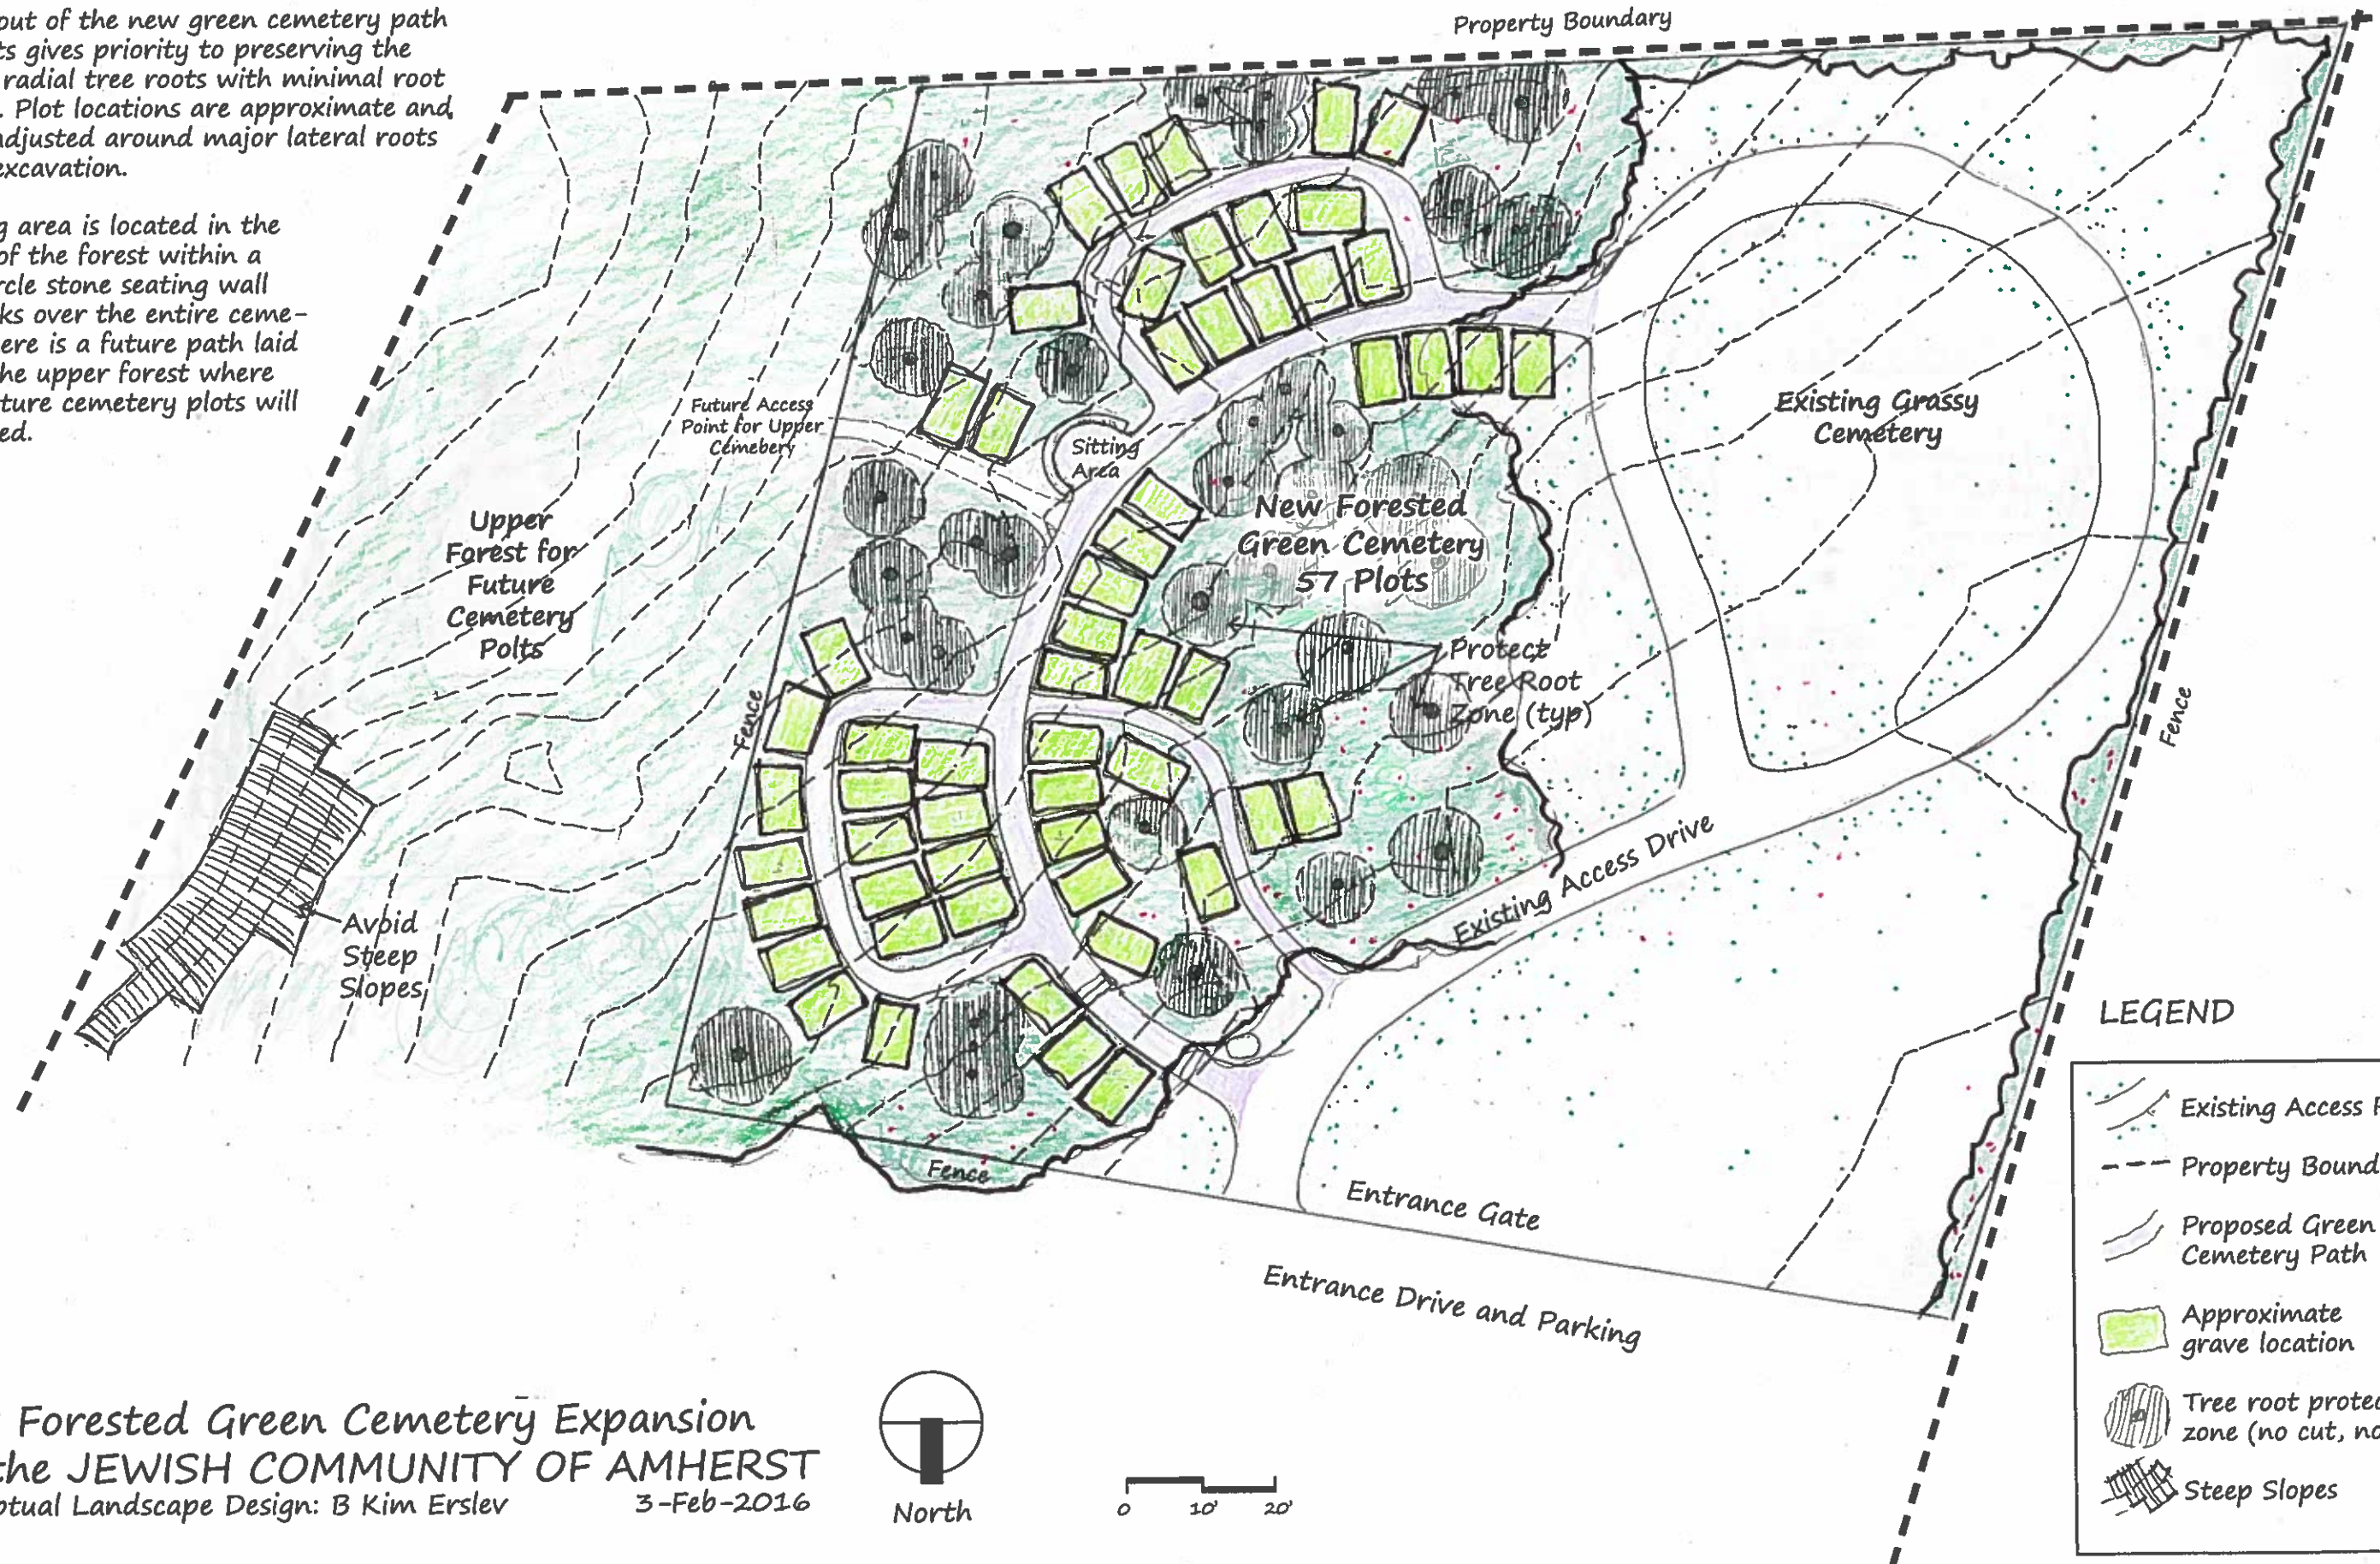

This layout of the new green cemetery path and plots gives priority to preserving the existing radial tree roots with minimal root pruning. Plot locations are approximate and will be adjusted around major lateral roots during excavation.

A sitting area is located in the middle of the forest within a semi-circle stone seating wall that looks over the entire cemetery. There is a future path laid out to the upper forest where more future cemetery plots will be located.

LEGEND

- Existing Access Road
- Property Boundary
- Proposed Green Cemetery Path
- Approximate grave location
- Tree root protection zone (no cut, no fill)
- Steep Slopes

New Forested Green Cemetery Expansion
for the JEWISH COMMUNITY OF AMHERST
 Conceptual Landscape Design: B Kim Erslev
 3-Feb-2016